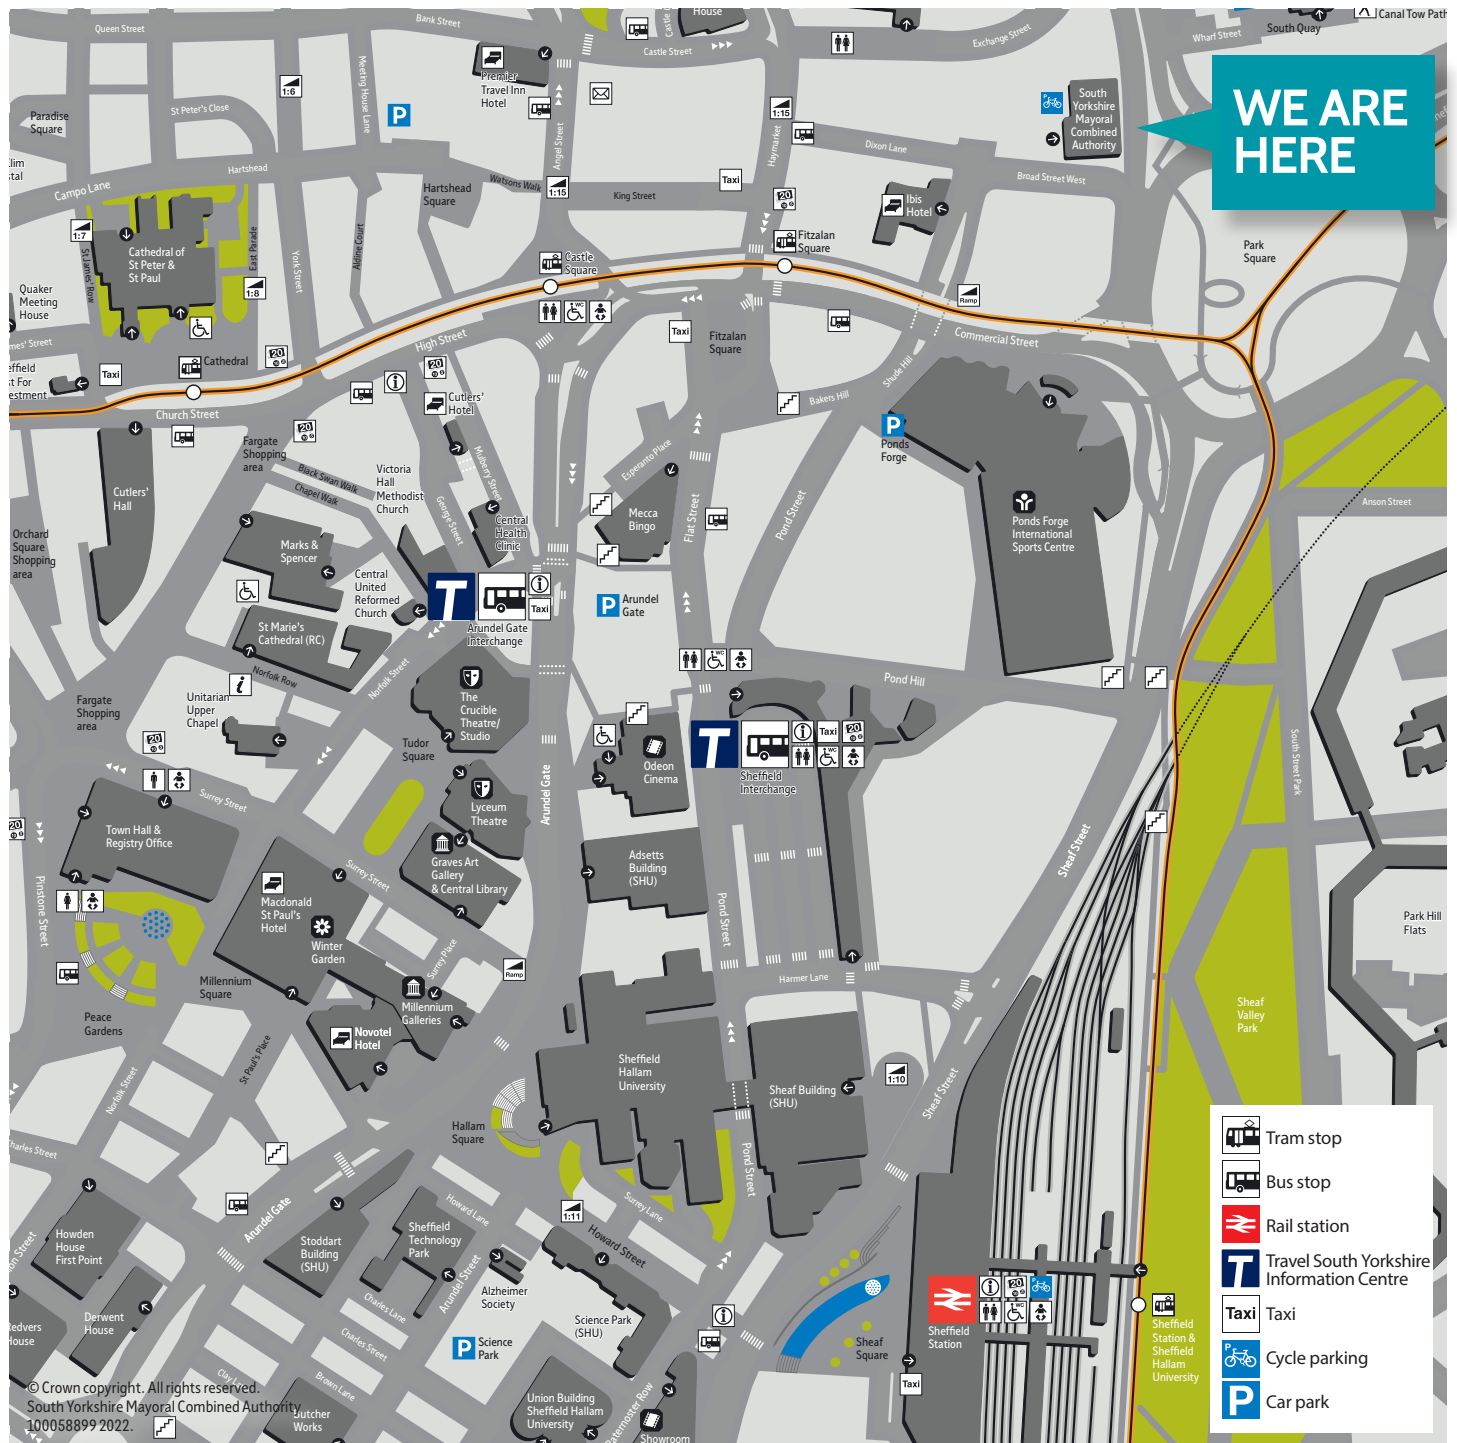

How to find us

South Yorkshire Mayoral Combined Authority (SYMCA)
11 Broad Street West, Sheffield, S1 2BQ

In support of the vision for the city region, the MCA works in collaboration with Local Authorities to attract new and more investment and enables new and creative ways of investing; creating the conditions for private sector led inclusive economic growth at pace and at scale, which makes a positive impact on South Yorkshire's places, businesses and people

BY BUS

Bus services operate close to Broad Street West, mainly stopping on Haymarket and Waingate.

BY TRAIN

Broad Street West is about a 10 minute walk from Sheffield Station.

BY TRAM

The nearest stop is Fitzalan Square/Ponds Forge. All tram routes serve this stop.

PARK AND RIDE

Park & Ride is a safe, stress free and convenient way to travel. Leave your car in a secure parking site and then travel into the city by tram.

For more information on Park & Ride and to find your nearest site visit travelsouthyorkshire.com/park